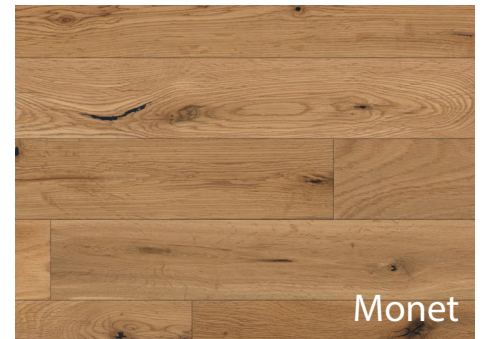

ARTISTRY COLLECTION

Van Gogh

Picasso

Rembrant

Monet

Van Gogh

PRODUCT CATEGORY	Solid Oak
FINISH	Wirebrushed
EDGE PROFILE	Micro Bevel
INSTALLATION METHOD	Nail
SIZE	3.5" Width x Random Length
OVERALL THICKNESS	3/4"
SQ. FT PER CARTON	25.60
SQ. FT PER PALLET	1228.80

ZAIN FLOORS

CARPET • LUXURY VINYL PLANK • HARDWOOD

ZAINFLOORS.COM 706.629.4688