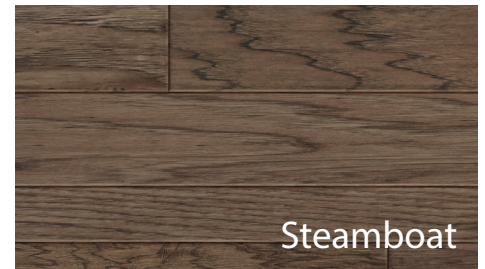

# COLORADO COLLECTION

Aspen

Winter Park

Vail??

El Dora

Steamboat

Aspen

PRODUCT CATEGORY	Engineered Hickory
FINISH	Handscraped
EDGE PROFILE	Micro Bevel
INSTALLATION METHOD	Float, Glue, Staple
SIZE	3", 5", 7" Widths x Random Length
OVERALL THICKNESS	3/8"
SQ. FT PER CARTON	29.53
SQ. FT PER PALLET	1181.20