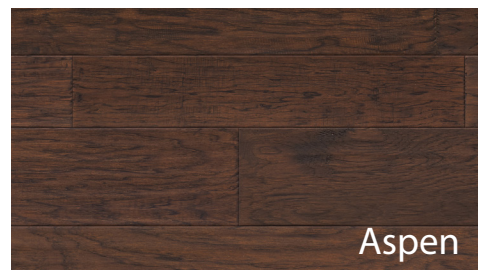

# COLORADO COLLECTION

Aspen

Winter Park

Vail??

El Dora

Steamboat

Aspen

PRODUCT CATEGORY	Engineered Hickory
FINISH	Handscraped
EDGE PROFILE	Micro Bevel
INSTALLATION METHOD	Float, Glue, Staple
SIZE	3", 5", 7" Widths x Random Length
OVERALL THICKNESS	3/8"
SQ. FT PER CARTON	29.53
SQ. FT PER PALLET	1181.20

# ZAIN FLOORS

CARPET • LUXURY VINYL PLANK • HARDWOOD

ZAINFLOORS.COM 706.629.4688