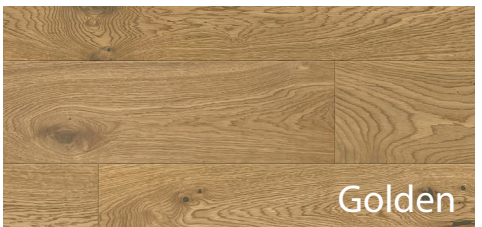

SHADOWBROOK COLLECTION

Golden

Charwood

Classic

Lime

Weather

Mojave

Golden

PRODUCT CATEGORY	Engineered European Oak
FINISH	Sawn Faced, Fumed, Wirebrushed
EDGE PROFILE	Micro Bevel
INSTALLATION METHOD	Glue, Staple
SIZE	5" Width x Random Length
OVERALL THICKNESS	3/8"
SQ. FT PER CARTON	32.81
SQ. FT PER PALLET	1181.16