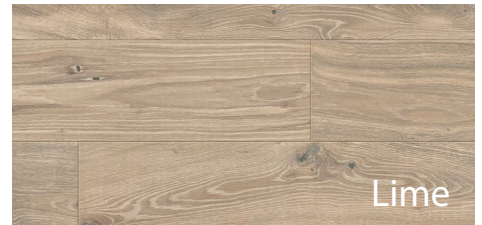

SHADOWBROOK COLLECTION

Golden

Charwood

Classic

Lime

Weather

Mojave

Golden

PRODUCT CATEGORY	Engineered European Oak
FINISH	Sawn Faced, Fumed, Wirebrushed
EDGE PROFILE	Micro Bevel
INSTALLATION METHOD	Glue, Staple
SIZE	5" Width x Random Length
OVERALL THICKNESS	3/8"
SQ. FT PER CARTON	32.81
SQ. FT PER PALLET	1181.16