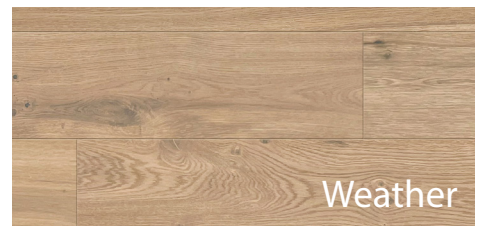

SHADOWBROOK COLLECTION

Golden

Charwood

Classic

Lime

Weather

Mojave

Golden

PRODUCT CATEGORY	Engineered European Oak
FINISH	Sawn Faced, Fumed, Wirebrushed
EDGE PROFILE	Micro Bevel
INSTALLATION METHOD	Glue, Staple
SIZE	5" Width x Random Length
OVERALL THICKNESS	3/8"
SQ. FT PER CARTON	32.81
SQ. FT PER PALLET	1181.16