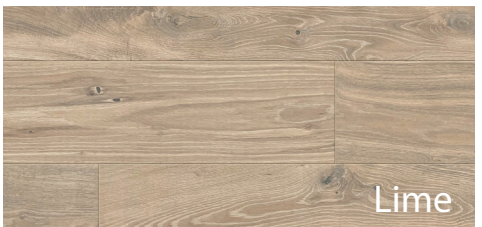

# SHADOWOOD COLLECTION

Charwood

Classic

Golden

Weather

Mojave

Lime

PRODUCT CATEGORY	Engineered European Oak
FINISH	Sawn Faced, Fumed, Wirebrushed
EDGE PROFILE	Micro Bevel
INSTALLATION METHOD	Glue, Staple
SIZE	7.5" Width x Random Length
OVERALL THICKNESS	1/2"
SQ. FT PER CARTON	31.09
SQ. FT PER PALLET	1678.86

# ZAIN FLOORS

CARPET • LUXURY VINYL PLANK • HARDWOOD

ZAINFLOORS.COM 706.629.4688