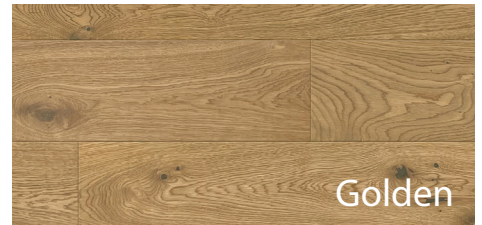

# SHADOWOOD COLLECTION

Charwood

Classic

Golden

Weather

Mojave

Lime

PRODUCT CATEGORY	Engineered European Oak
FINISH	Sawn Faced, Fumed, Wirebrushed
EDGE PROFILE	Micro Bevel
INSTALLATION METHOD	Glue, Staple
SIZE	7.5" Width x Random Length
OVERALL THICKNESS	1/2"
SQ. FT PER CARTON	31.09
SQ. FT PER PALLET	1678.86

# ZAIN FLOORS

CARPET • LUXURY VINYL PLANK • HARDWOOD

ZAINFLOORS.COM 706.629.4688