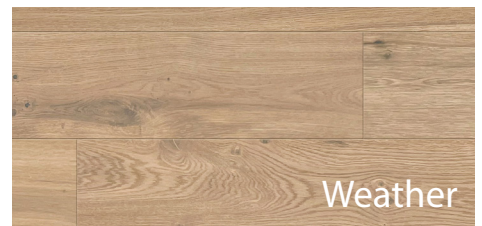

# SHADOWOOD COLLECTION

Charwood

Classic

Golden

Weather

Mojave

Lime

PRODUCT CATEGORY	Engineered European Oak
FINISH	Sawn Faced, Fumed, Wirebrushed
EDGE PROFILE	Micro Bevel
INSTALLATION METHOD	Glue, Staple
SIZE	7.5" Width x Random Length
OVERALL THICKNESS	1/2"
SQ. FT PER CARTON	31.09
SQ. FT PER PALLET	1678.86