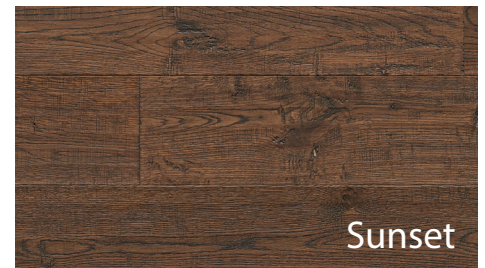

SPRINGTIME COLLECTION

Chestnut

Wheat

Topaz

Natural

Sunset

Chestnut

PRODUCT CATEGORY	Solid White Oak
FINISH	Handscraped
EDGE PROFILE	Micro Bevel
INSTALLATION METHOD	Nail
SIZE	5" Width x Random Length
OVERALL THICKNESS	3/4"
SQ. FT PER CARTON	22.93
SQ. FT PER PALLET	1008.92

CARPET • LUXURY VINYL PLANK • HARDWOOD

ZAINFLOORS.COM 706.629.4688