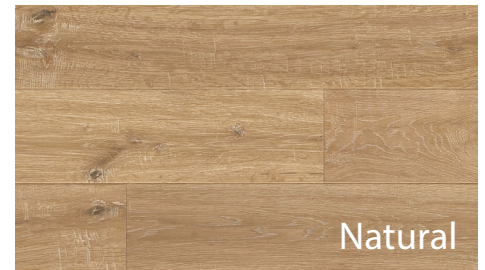

SPRINGTIME COLLECTION

Chestnut

Wheat

Topaz

Natural

Sunset

Chestnut

PRODUCT CATEGORY	Solid White Oak
FINISH	Handscraped
EDGE PROFILE	Micro Bevel
INSTALLATION METHOD	Nail
SIZE	5" Width x Random Length
OVERALL THICKNESS	3/4"
SQ. FT PER CARTON	22.93
SQ. FT PER PALLET	1008.92

CARPET • LUXURY VINYL PLANK • HARDWOOD

ZAINFLOORS.COM 706.629.4688