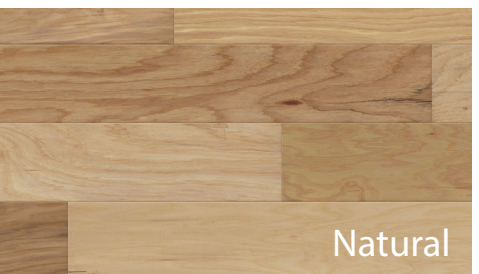

STANBRIDGE COLLECTION

Natural

Jaka Bean

Prairie

Smoked Hickory

Sepia

Natural

PRODUCT CATEGORY	Engineered Hickory
FINISH	Handscraped
EDGE PROFILE	Micro Bevel
INSTALLATION METHOD	Float, Glue, Staple
SIZE	5" Width x Random Length
OVERALL THICKNESS	3/8"
SQ. FT PER CARTON	32.81
SQ. FT PER PALLET	1181.16

ZAIN FLOORS

CARPET • LUXURY VINYL PLANK • HARDWOOD

ZAINFLOORS.COM 706.629.4688