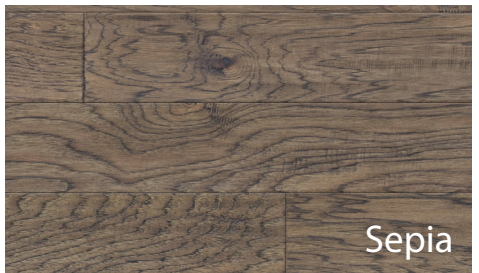

STANBRIDGE COLLECTION

Natural

Jaka Bean

Prairie

Smoked Hickory

Sepia

Natural

PRODUCT CATEGORY	Engineered Hickory
FINISH	Handscraped
EDGE PROFILE	Micro Bevel
INSTALLATION METHOD	Float, Glue, Staple
SIZE	5" Width x Random Length
OVERALL THICKNESS	3/8"
SQ. FT PER CARTON	32.81
SQ. FT PER PALLET	1181.16

ZAIN FLOORS

CARPET • LUXURY VINYL PLANK • HARDWOOD

ZAINFLOORS.COM 706.629.4688