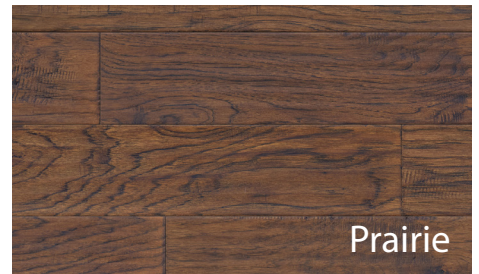

STANBRIDGE COLLECTION

Natural

Jaka Bean

Prairie

Smoked Hickory

Sepia

Natural

PRODUCT CATEGORY	Engineered Hickory
FINISH	Handscraped
EDGE PROFILE	Micro Bevel
INSTALLATION METHOD	Float, Glue, Staple
SIZE	5" Width x Random Length
OVERALL THICKNESS	3/8"
SQ. FT PER CARTON	32.81
SQ. FT PER PALLET	1181.16

ZAIN FLOORS

CARPET • LUXURY VINYL PLANK • HARDWOOD

ZAINFLOORS.COM 706.629.4688