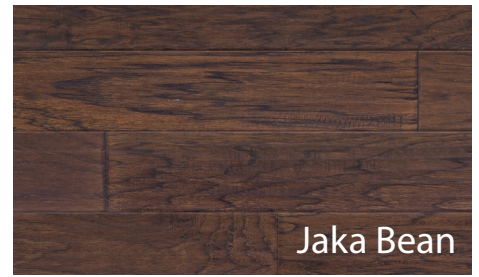

STANBRIDGE COLLECTION

Natural

Jaka Bean

Prairie

Smoked Hickory

Sepia

Natural

PRODUCT CATEGORY	Engineered Hickory
FINISH	Handscraped
EDGE PROFILE	Micro Bevel
INSTALLATION METHOD	Float, Glue, Staple
SIZE	5" Width x Random Length
OVERALL THICKNESS	3/8"
SQ. FT PER CARTON	32.81
SQ. FT PER PALLET	1181.16

ZAIN FLOORS

CARPET • LUXURY VINYL PLANK • HARDWOOD

ZAINFLOORS.COM 706.629.4688