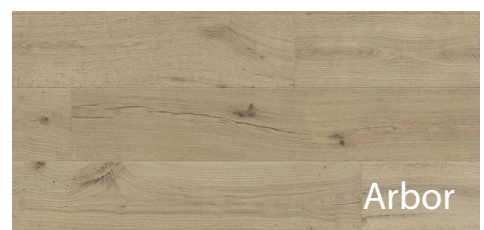

TIMBER COLLECTION

| | |
|---------------------|----------------------------|
| PRODUCT CATEGORY | Engineered White Oak |
| FINISH | Wirebrushed |
| EDGE PROFILE | Micro Bevel |
| INSTALLATION METHOD | Glue, Staple |
| SIZE | 7.5" Width x Random Length |
| OVERALL THICKNESS | 9/16" |
| SQ. FT PER CARTON | 31.09 |
| SQ. FT PER PALLET | 1088.15 |

ZAIN FLOORS

CARPET • LUXURY VINYL PLANK • HARDWOOD

ZAINFLOORS.COM 706.629.4688