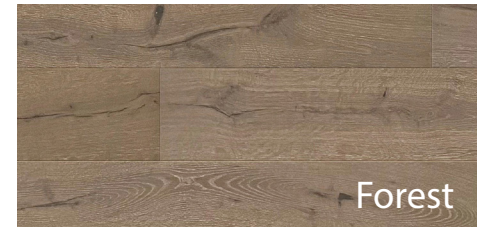

TIMBER COLLECTION

| | |
|---------------------|----------------------------|
| PRODUCT CATEGORY | Engineered White Oak |
| FINISH | Wirebrushed |
| EDGE PROFILE | Micro Bevel |
| INSTALLATION METHOD | Glue, Staple |
| SIZE | 7.5" Width x Random Length |
| OVERALL THICKNESS | 9/16" |
| SQ. FT PER CARTON | 31.09 |
| SQ. FT PER PALLET | 1088.15 |

ZAIN FLOORS

CARPET • LUXURY VINYL PLANK • HARDWOOD

ZAINFLOORS.COM 706.629.4688