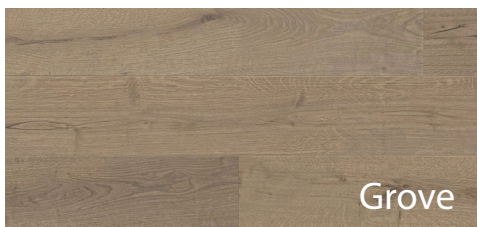

TIMBER COLLECTION

| | |
|---------------------|----------------------------|
| PRODUCT CATEGORY | Engineered White Oak |
| FINISH | Wirebrushed |
| EDGE PROFILE | Micro Bevel |
| INSTALLATION METHOD | Glue, Staple |
| SIZE | 7.5" Width x Random Length |
| OVERALL THICKNESS | 9/16" |
| SQ. FT PER CARTON | 31.09 |
| SQ. FT PER PALLET | 1088.15 |

ZAIN FLOORS

CARPET • LUXURY VINYL PLANK • HARDWOOD

ZAINFLOORS.COM 706.629.4688