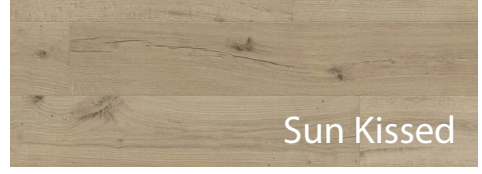

WEST PALM COLLECTION

Breakers

PRODUCT CATEGORY	Engineered Oak
FINISH	Sawn Faced, Fumed, Wirebrushed
EDGE PROFILE	Micro Bevel
INSTALLATION METHOD	Float, Glue, Staple
SIZE	7.5" Width x Random Length
OVERALL THICKNESS	9/16"
SQ. FT PER CARTON	31.09
SQ. FT PER PALLET	1088.15

ZAIN FLOORS

CARPET • LUXURY VINYL PLANK • HARDWOOD

ZAINFLOORS.COM 706.629.4688